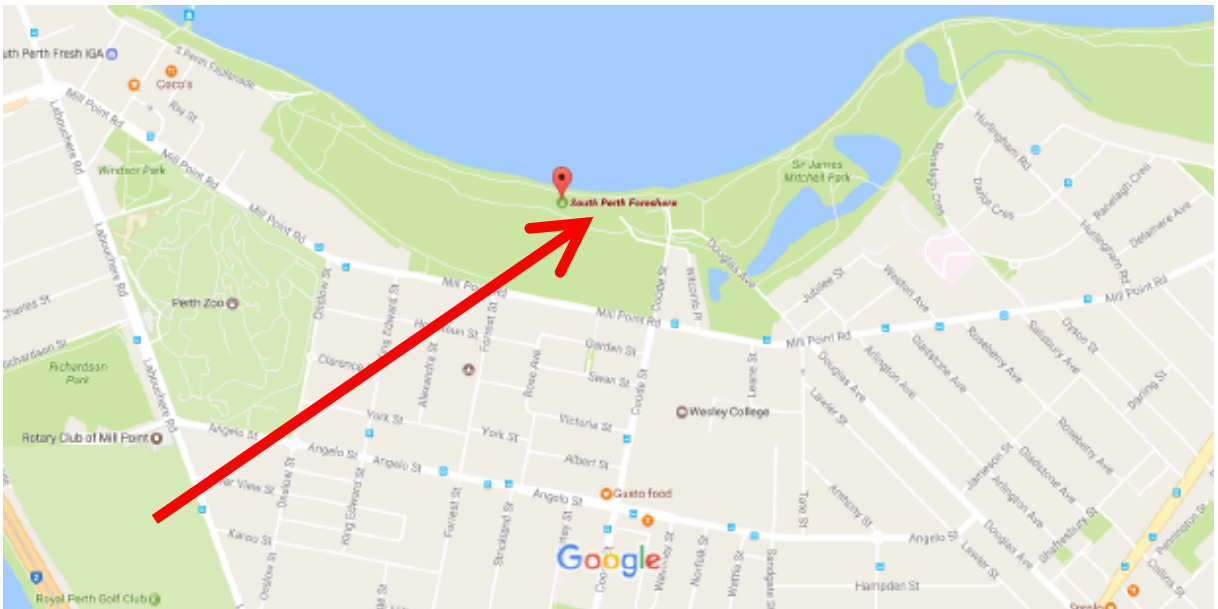

**Brookland Greens - Cnr Welbeck Rd and Repton Loop, Canning Vale**

**South Perth Foreshore - Meet at the Australian Flag near the Coode Street car park**

**Burswood Park - Meet at the end of the car park adjacent to the playground**